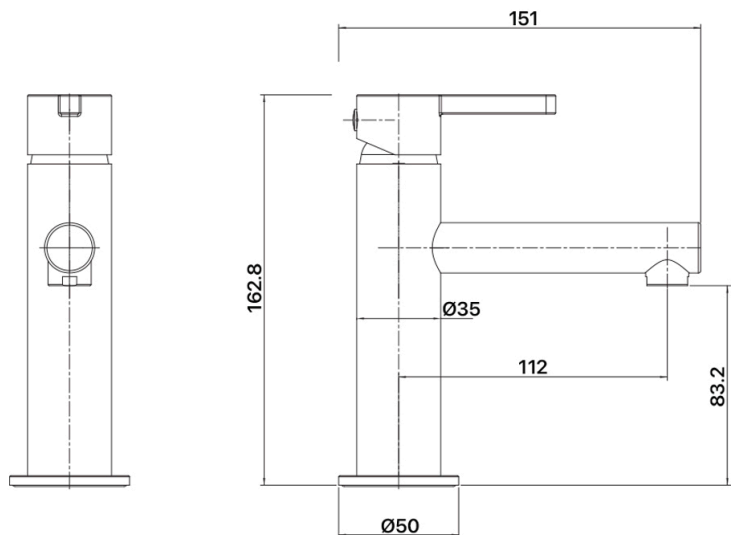

A BRAND BY

BRASSHARDS

— GROUP —